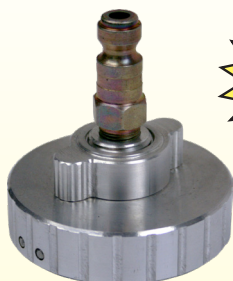

COOLANT ADAPTERS

Ford Focus/Fusion Adapter Kit

Part #: 40100037

BRAKE ADAPTERS

2014+ Ford Fusion, Mazda 6, & Various Others (BA04-SP)

Part #: 40100045

Chevy Spark (BA30)

Part #: 40100034