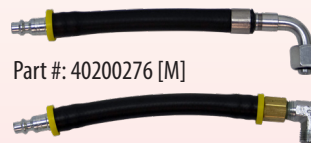

Mercedes

Part #: 40200275 [F]

Part #: 40200276 [M]